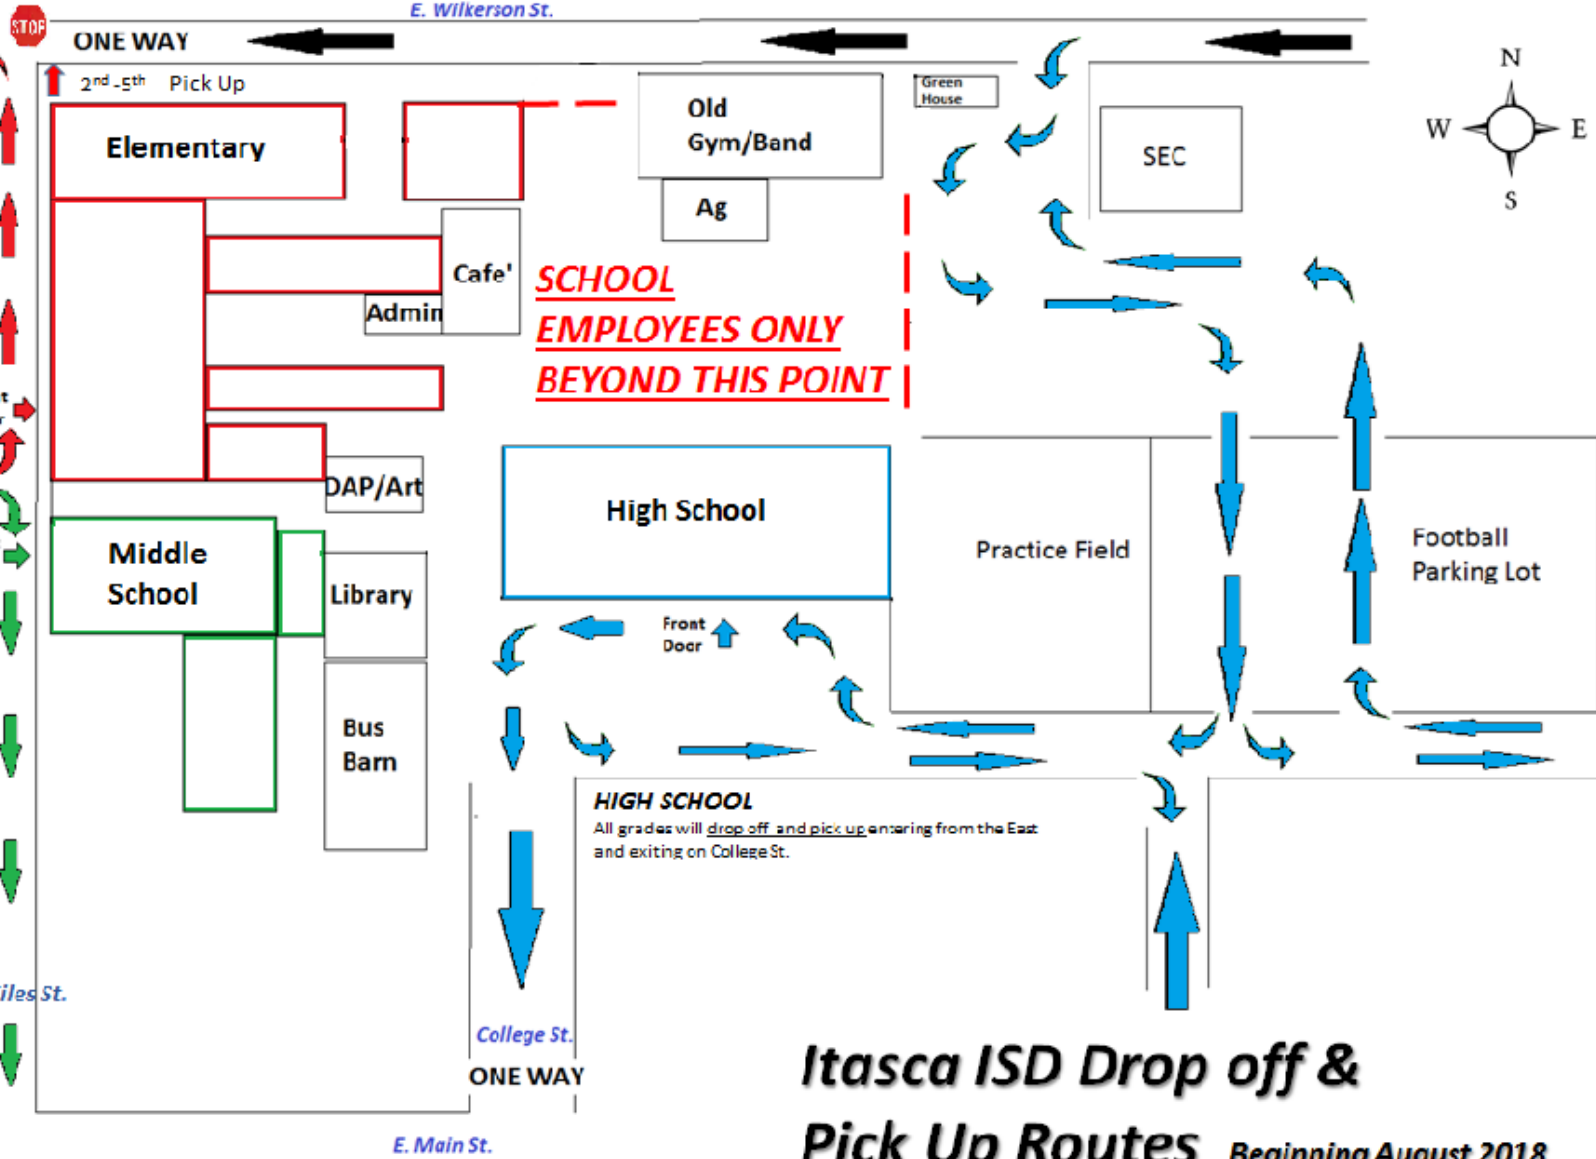

**ELEMENTARY**

All grades will drop off using E. North St. and turn left onto Files St. PK-1<sup>st</sup> will also pick up using that same route. 2<sup>nd</sup> -5<sup>th</sup> will pick up at the North corner of Files St. and Wilkerson St.

ONE WAY

E. North St.  
**MIDDLE SCHOOL**

All grades will drop off and pick up using E. North St. and turn right onto Files St.

E. Monroe St.

**SCHOOL EMPLOYEES ONLY BEYOND THIS POINT**

**HIGH SCHOOL**  
All grades will drop off and pick up entering from the East and exiting on College St.

**Itasca ISD Drop off & Pick Up Routes** Beginning August 2018